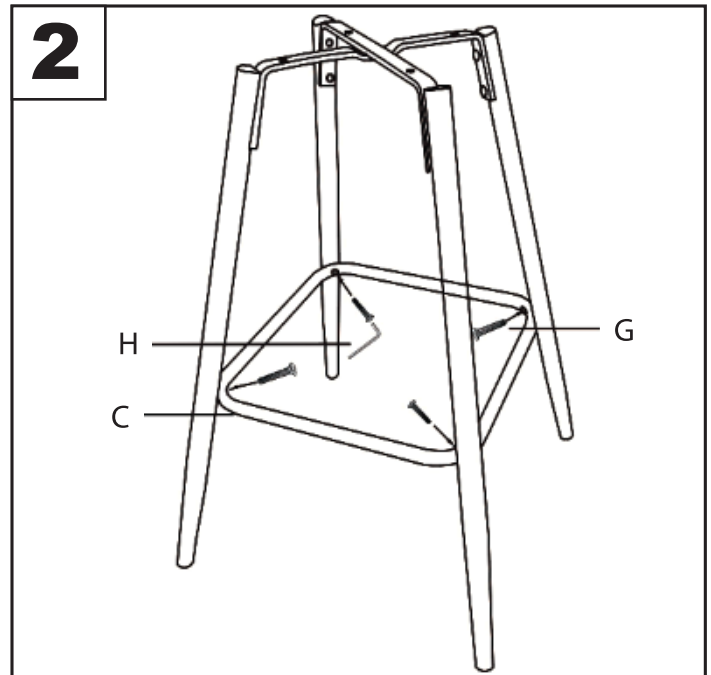

Durango Counter Stool

Part # B26-DRNG XX+XX

170525

PARTS

Do not over tighten.
Do not use power tools to assemble.