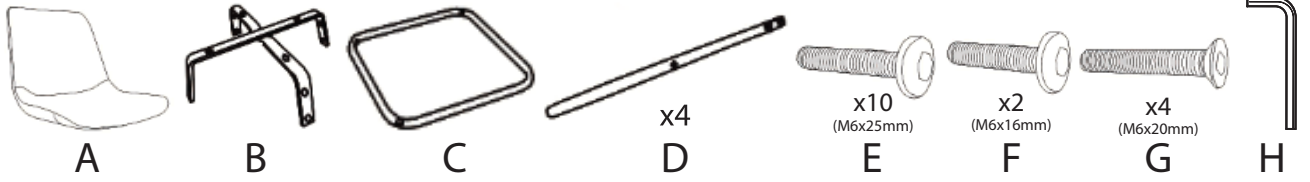

Durango Counter Stool

Part # B26-DRNG XX+XX

170525

PARTS

Do not over tighten.
Do not use power tools to assemble.