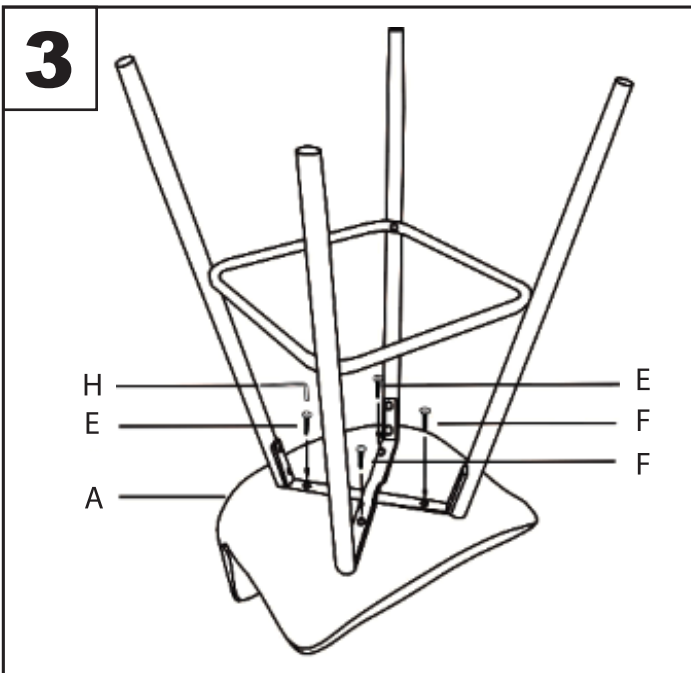

Durango Counter Stool

Part # B26-DRNG XX+XX

170525

PARTS

Do not over tighten.
Do not use power tools to assemble.