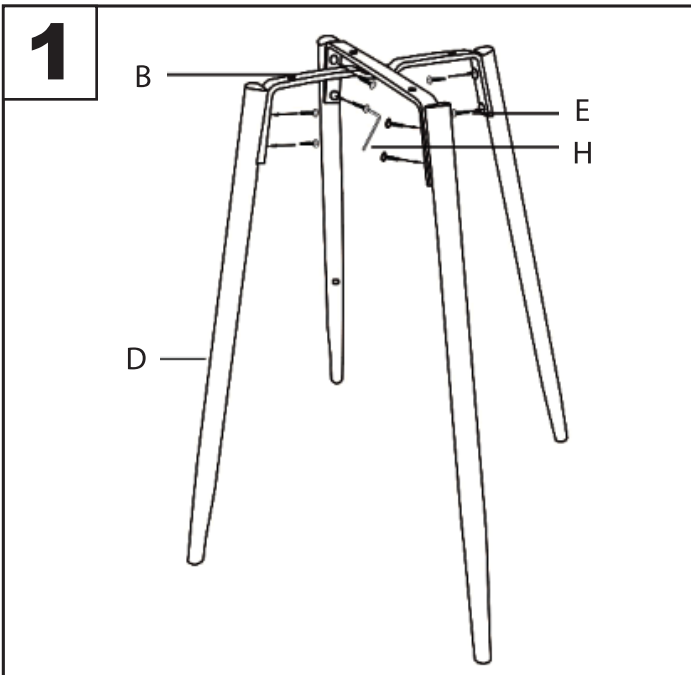

Durango Counter Stool

Part # B26-DRNG XX+XX

170525

PARTS

Do not over tighten.
Do not use power tools to assemble.